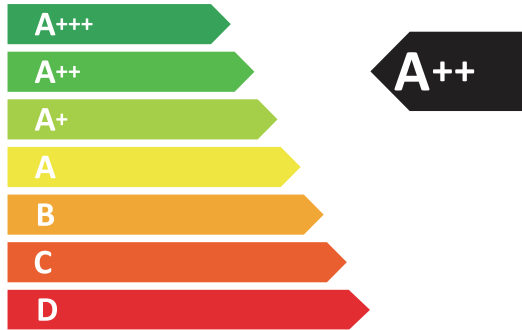

ENERG

енергия · ενέργεια

Y IJA

IE IA

SIGNATURE SHD90FLIGNE/3

11
kWh/annum

A circular icon containing a stylized leaf or plant symbol.

A_{BCDEFG}

An icon of a standard incandescent light bulb.

A_{BCDEFG}

An icon showing water droplets falling from a horizontal pipe or showerhead.

A_{BCDEFG}

An icon of a speaker with sound waves emanating from it.

64_{dB}