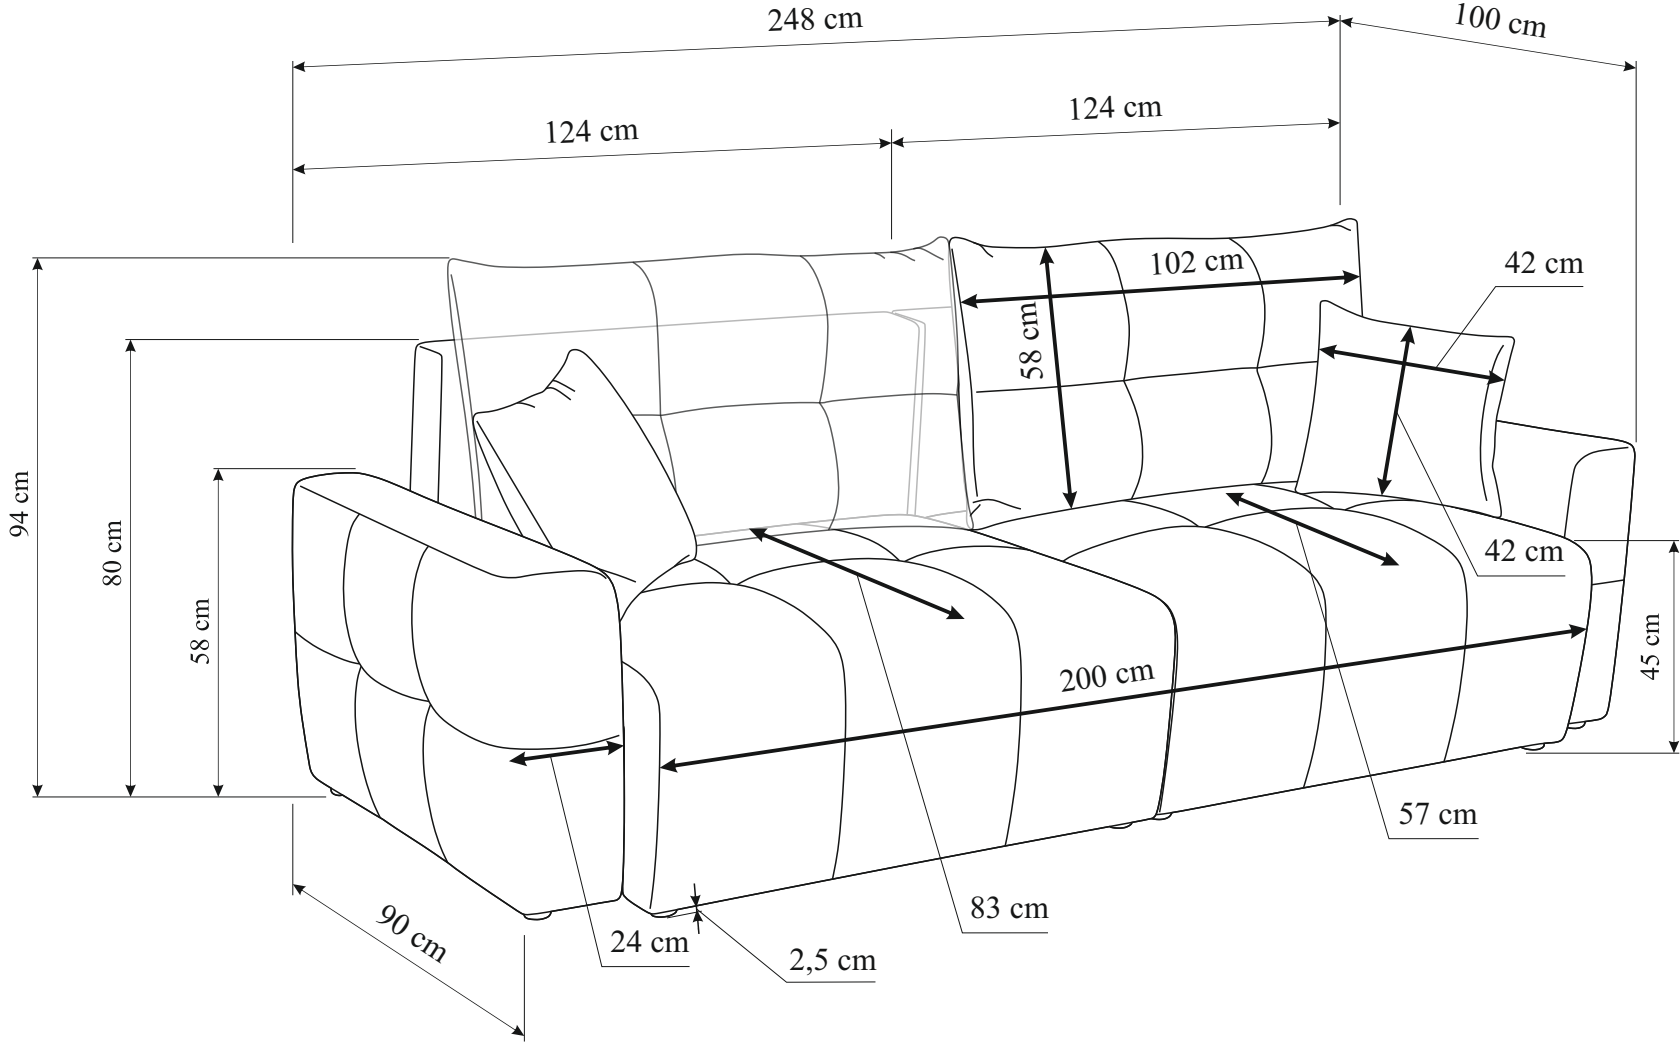

# ANOUK CANAPE CONVERTIBLE

NET WEIGHT:  
3FU\_MANCHETTE - 96 kg

Tolerance of +/- 3 cm on each dimension

# ANOUK CANAPE CONVERTIBLE

Tolerance of +/- 3 cm on each dimension