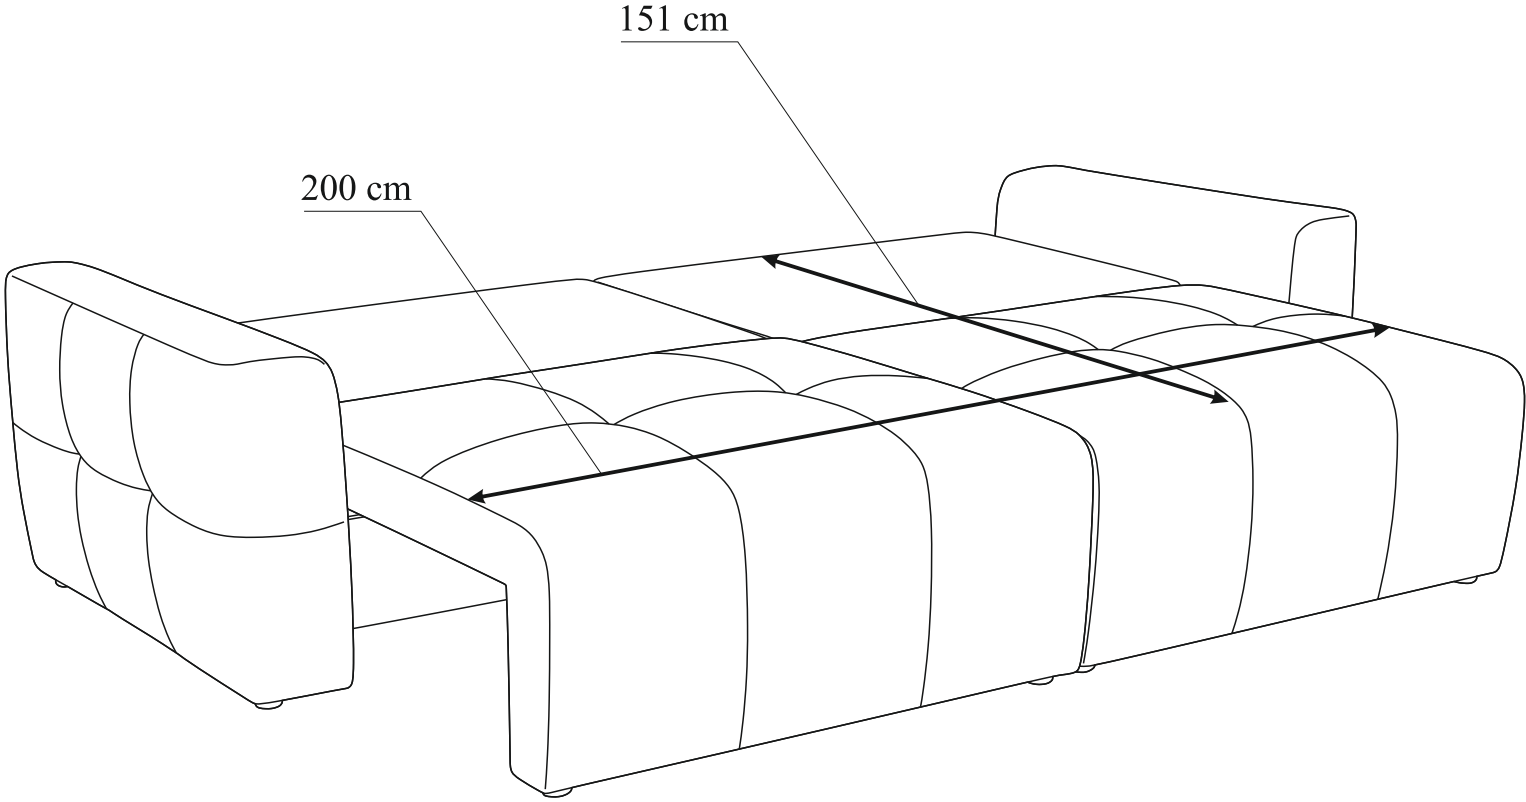

# ANOUK CANAPE CONVERTIBLE

NET WEIGHT:  
3FU\_MANCHETTE - 96 kg

Tolerance of +/- 3 cm on each dimension

# ANOUK CANAPE CONVERTIBLE

Tolerance of +/- 3 cm on each dimension