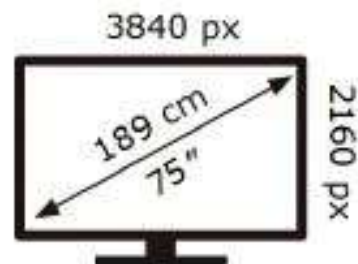

ENERG

SAMSUNG

TQ75LS03DAU

129 kWh/1000h

ABCDEF **G**

264 kWh/1000h

2019/2013