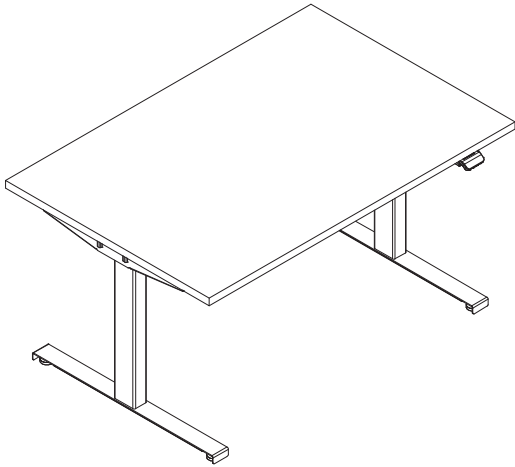

FAMO:

1Px

10min

3.5x30

M6x16

not included

4x16

STAND UP

1. Plateau
2. Colonne
3. Traverse
4. Contrôleur