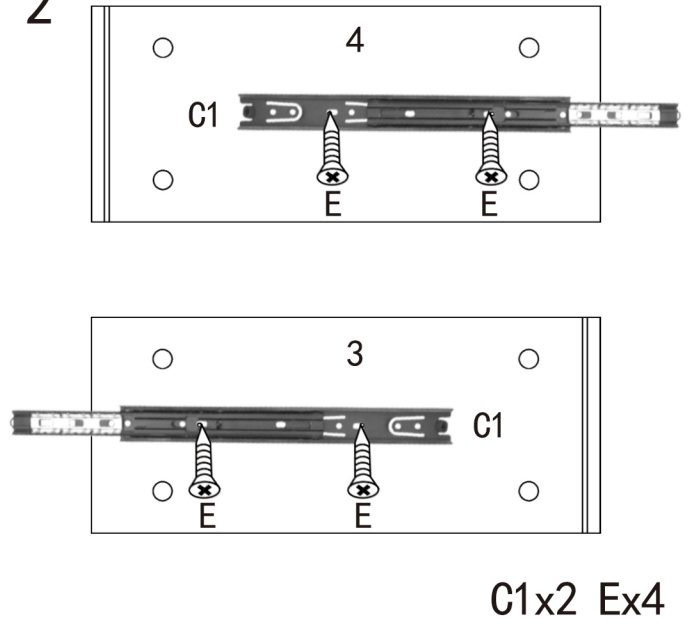

Assembly Instruction

Accessories list

	Parts	Specification	Carton	Pcs		Parts	Specification	Carton	Pcs
A		6×40	1/1	X 12	B		15×11	1/1	X 12
C		12 inches	1/1	X 2	D		M4×18	1/1	X 2
E		3.5×14	1/1	X 24	F		5×40/#3	1/1	X 4/1
G		96mm	1/1	X 1	H		50×50	1/1	X 4
I		Backplane	1/1	X 4	J		3×14	1/1	X 4
L		21mm	1/1	X 4	M		300mm	1/1	X 4

Company: (mm)

1		X1	400x400	1/1	2		X1	400x400	1/1
3		X1	400x170	1/1	4		X1	400x170	1/1
5		X1	364x166	1/1	6		X1	300x118	1/1
7		X1	300x118	1/1	8		X1	314x118	1/1
9		X1	323x293	1/1	10		X1	377x179	1/1

1

2

3

4

5

6