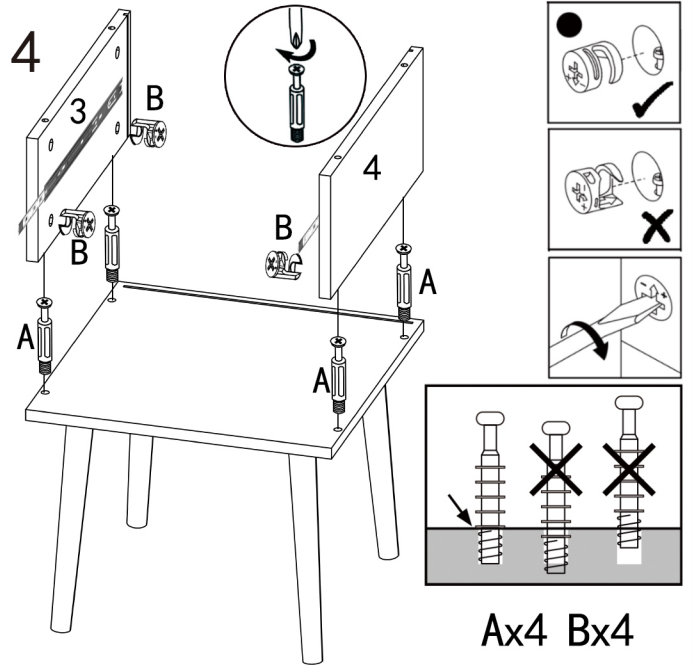

Assembly Instruction

Accessories list

	Parts	Specification	Carton	Pcs		Parts	Specification	Carton	Pcs
A		6×40	1/1	X 12	B		15×11	1/1	X 12
C		12 inches	1/1	X 2	D		M4×18	1/1	X 2
E		3.5×14	1/1	X 24	F		5×40/#3	1/1	X 4/1
G		96mm	1/1	X 1	H		50×50	1/1	X 4
I		Backplane	1/1	X 4	J		3×14	1/1	X 4
L		21mm	1/1	X 4	M		300mm	1/1	X 4

Company: (mm)

1		X1	400x400	1/1	2		X1	400x400	1/1
3		X1	400x170	1/1	4		X1	400x170	1/1
5		X1	364x166	1/1	6		X1	300x118	1/1
7		X1	300x118	1/1	8		X1	314x118	1/1
9		X1	323x293	1/1	10		X1	377x179	1/1

1

2

3

4

5

6