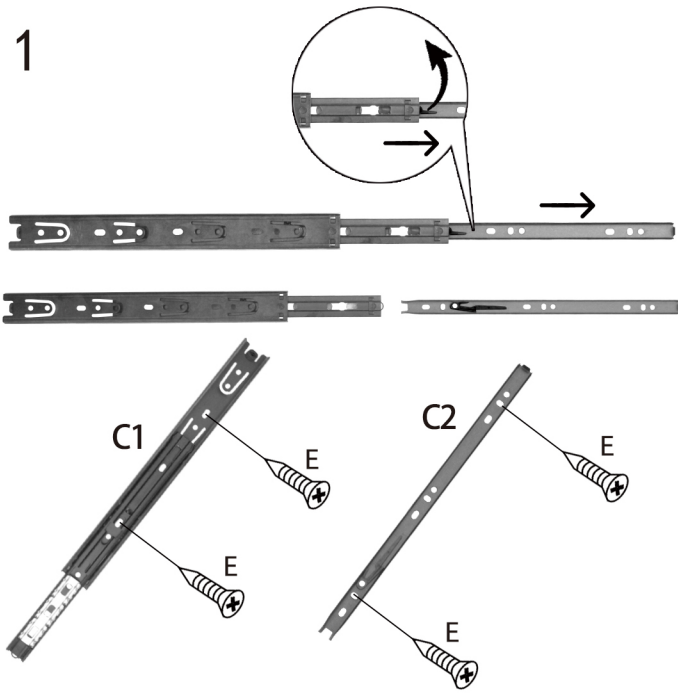

Assembly Instruction

Accessories list

	Parts	Specification	Carton	Pcs		Parts	Specification	Carton	Pcs
A		6×40	1/1	X 12	B		15×11	1/1	X 12
C		12 inches	1/1	X 2	D		M4×18	1/1	X 2
E		3.5×14	1/1	X 24	F		5×40/#3	1/1	X 4/1
G		96mm	1/1	X 1	H		50×50	1/1	X 4
I		Backplane	1/1	X 4	J		3×14	1/1	X 4
L		21mm	1/1	X 4	M		300mm	1/1	X 4

Company: (mm)

1		X1	400x400	1/1	2		X1	400x400	1/1
3		X1	400x170	1/1	4		X1	400x170	1/1
5		X1	364x166	1/1	6		X1	300x118	1/1
7		X1	300x118	1/1	8		X1	314x118	1/1
9		X1	323x293	1/1	10		X1	377x179	1/1

1

2

3

4

5

6

7

Ax4 Bx4 Lx4 Dx2 Gx1

8

C2x2 Ex4

9

10

Jx4 Ix4

11