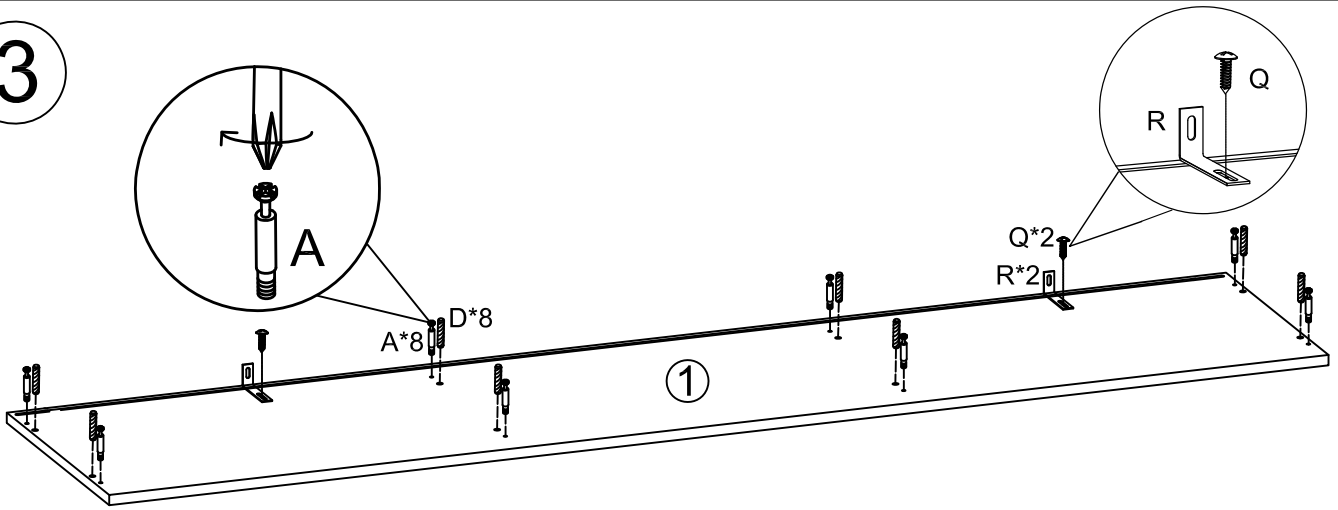

TEMPS DE MONTAGE: 70 MINUTE
SET-UP TIME: 70 MINUTE

OUTILLAGE:
TOOLS:

NOMBRE DE PERSONNES: 02
NUMBER OF PERSONS: 02

POUR L'ENTRETIEN, UN CHIFFON DOUX SUFFIRA.
A SOFT CLOTH IS SUITABLE FOR PRODUCT CARE.

1

A	x4
M6*35mm	
E	x4
ø3.5*14mm	
H	x2
340mm	

2

E	x8
ø3.5*14mm	
H	x4
340mm	

3

A	x10	D	x8	Q	x2	R	x2
							
M6*35mm		φ8*30mm		Ø4.5*12mm			

4

B	x6
	
φ15*11mm	

7

C	x8
	
M7*50mm	