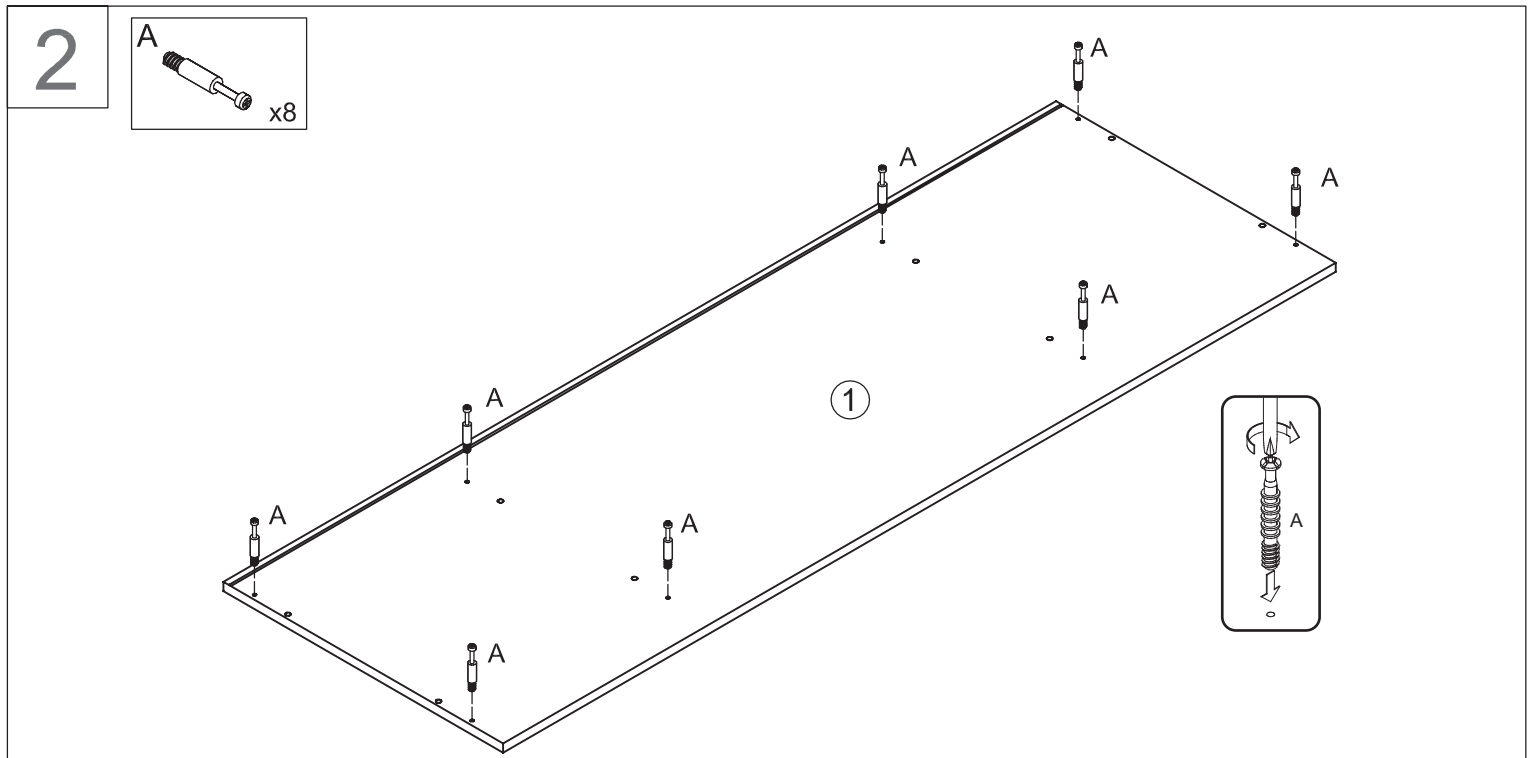

CHICAGO Kleiderschrank 4- trg. 58-139-

1	x1	ca. 1592 x 535 x 16	1/3
2	x1	ca. 1918 x 504 x 16	2/3
3	x1	ca. 1918 x 504 x 16	2/3
4	x1	ca. 1918 x 504 x 16	2/3
5	x1	ca. 1918 x 504 x 16	2/3
6	x1	ca. 779 x 489 x 16	1/3
7	x2	ca. 1927 x 385 x 3	3/3
8	x2	ca. 1927 x 393 x 3	3/3
9	x1	ca. 1592 x 535 x 16	1/3

10	x6	ca. 375 x 390 x 16	1/3
11	x1	ca. 778 x 390 x 16	1/3
12	x2	ca. 792 x 137 x 16	1/3
13	x4	ca. 350 x 95 x 16	1/3
14	x2	ca. 724 x 95 x 16	1/3
15	x2	ca. 753 x 356 x 3	1/3
16	x2	ca. 1909 x 395 x 16	3/3
17	x2	ca. 1630 x 395 x 16	3/3

3

4

5

C	∅8x30	F		L		M	6,0x10	O		T		I	3,5x15
	x4		x3		x2		x4		x8		x1		x1

6

C	∅8x30	F		L		M	6,0x10	O		T		I	3,5x15
	x4		x3		x2		x4		x8		x1		x1

7

8

9a

- A  x4
- P  x2
- R  4,0x25 x4

2x

9b

- C  Ø8x30 x16
- D  6,3x50 x4
- E  x1

2x

9c

- B  x4
- X  x4