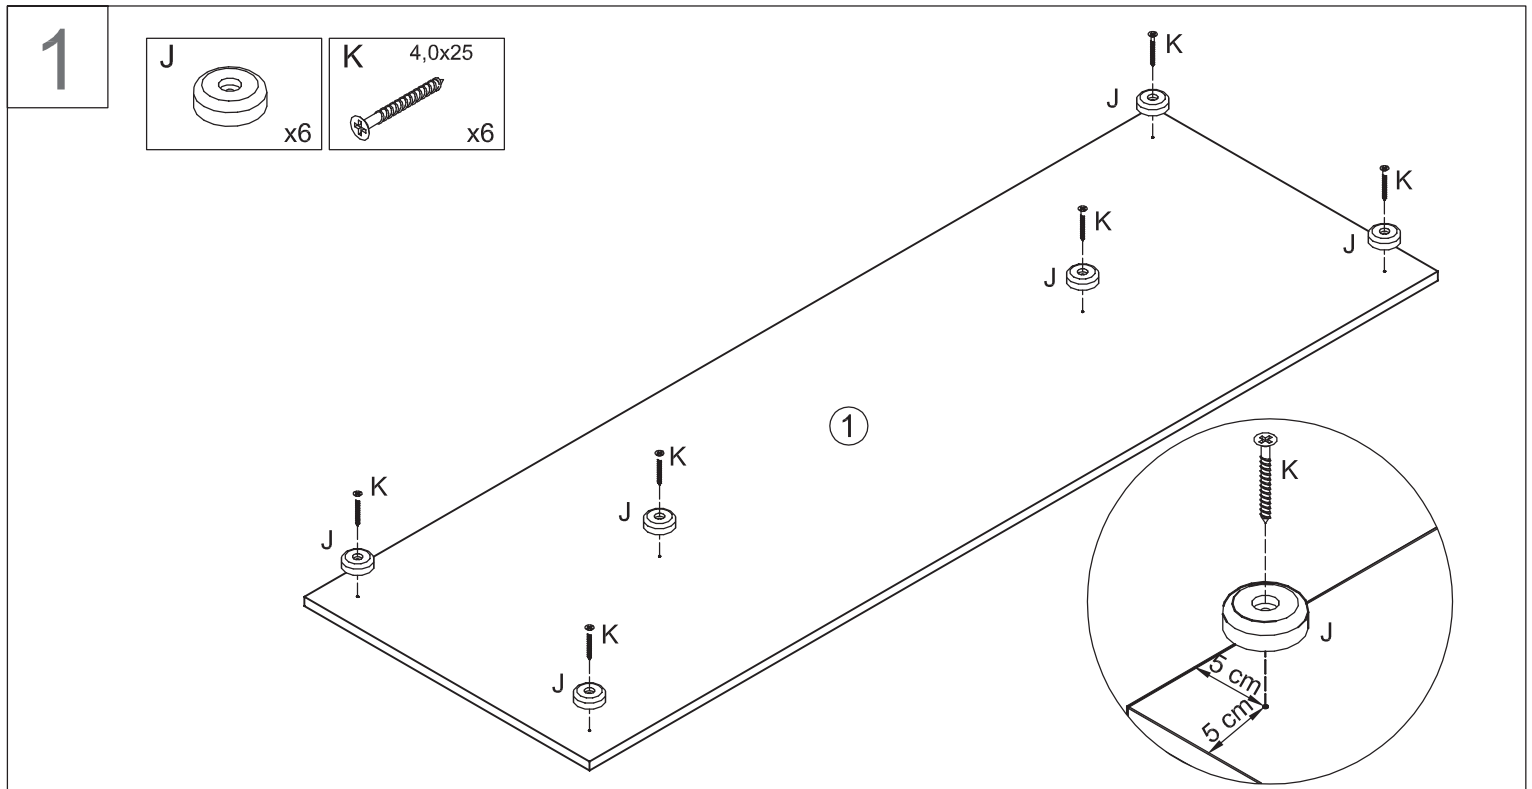

CHICAGO Kleiderschrank 4- trg. 58-139-

1	x1	ca. 1592 x 535 x 16	1/3
2	x1	ca. 1918 x 504 x 16	2/3
3	x1	ca. 1918 x 504 x 16	2/3
4	x1	ca. 1918 x 504 x 16	2/3
5	x1	ca. 1918 x 504 x 16	2/3
6	x1	ca. 779 x 489 x 16	1/3
7	x2	ca. 1927 x 385 x 3	3/3
8	x2	ca. 1927 x 393 x 3	3/3
9	x1	ca. 1592 x 535 x 16	1/3

10	x6	ca. 375 x 390 x 16	1/3
11	x1	ca. 778 x 390 x 16	1/3
12	x2	ca. 792 x 137 x 16	1/3
13	x4	ca. 350 x 95 x 16	1/3
14	x2	ca. 724 x 95 x 16	1/3
15	x2	ca. 753 x 356 x 3	1/3
16	x2	ca. 1909 x 395 x 16	3/3
17	x2	ca. 1630 x 395 x 16	3/3

3

4

5

C	∅8x30	F		L		M	6,0x10	O		T		I	3,5x15
	x4		x3		x2		x4		x8		x1		x1

6

C	∅8x30	F		L		M	6,0x10	O		T		I	3,5x15
	x4		x3		x2		x4		x8		x1		x1

7

8

9a

- A  x4
- P  x2
- R  4,0x25 x4

2x

9b

- C  Ø8x30 x16
- D  6,3x50 x4
- E  x1

2x

9c

- B  x4
- X  x4