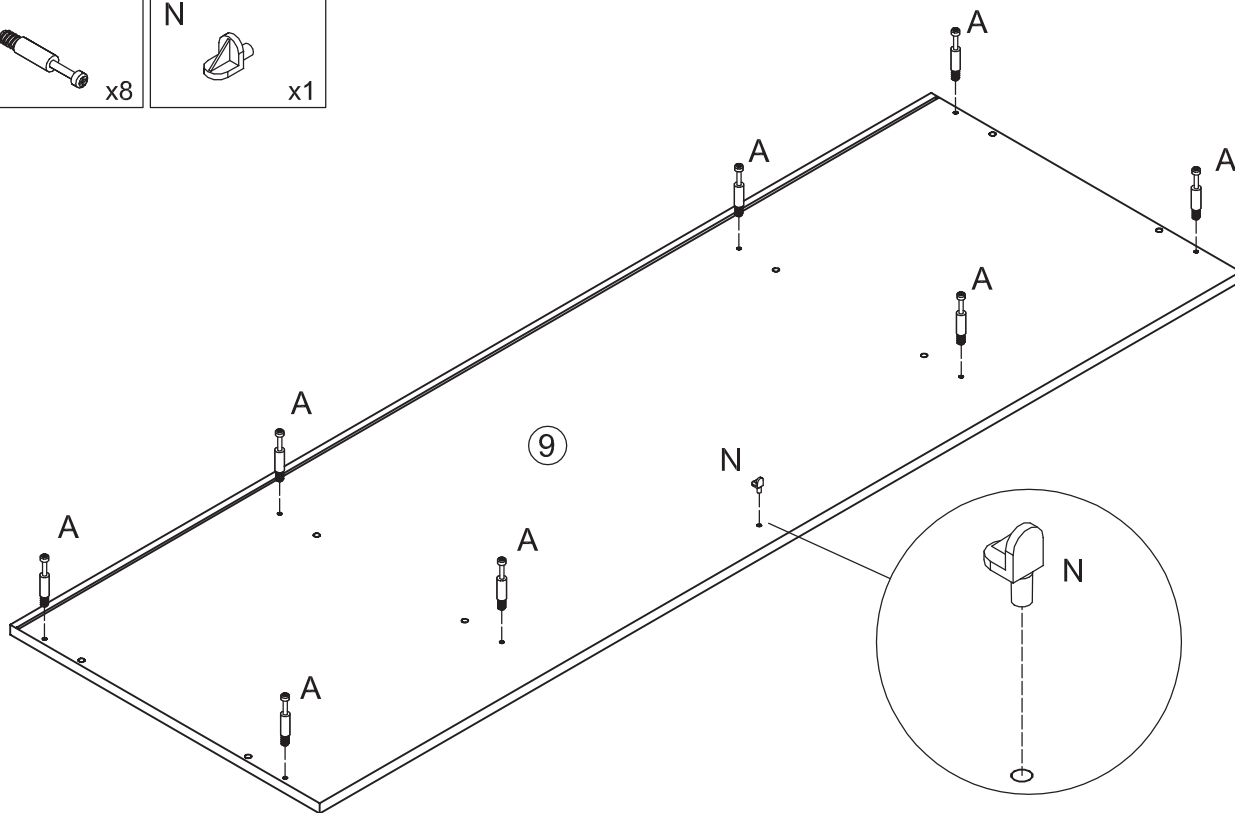

CHICAGO Kleiderschrank 4- trg. 58-139-

1	x1	ca. 1592 x 535 x 16	1/3
2	x1	ca. 1918 x 504 x 16	2/3
3	x1	ca. 1918 x 504 x 16	2/3
4	x1	ca. 1918 x 504 x 16	2/3
5	x1	ca. 1918 x 504 x 16	2/3
6	x1	ca. 779 x 489 x 16	1/3
7	x2	ca. 1927 x 385 x 3	3/3
8	x2	ca. 1927 x 393 x 3	3/3
9	x1	ca. 1592 x 535 x 16	1/3

10	x6	ca. 375 x 390 x 16	1/3
11	x1	ca. 778 x 390 x 16	1/3
12	x2	ca. 792 x 137 x 16	1/3
13	x4	ca. 350 x 95 x 16	1/3
14	x2	ca. 724 x 95 x 16	1/3
15	x2	ca. 753 x 356 x 3	1/3
16	x2	ca. 1909 x 395 x 16	3/3
17	x2	ca. 1630 x 395 x 16	3/3

3

4

5

C	∅8x30	F		L		M	6,0x10	O		T		I	3,5x15
	x4		x3		x2		x4		x8		x1		x1

6

C	∅8x30	F		L		M	6,0x10	O		T		I	3,5x15
	x4		x3		x2		x4		x8		x1		x1

7

8

9a

- A  x4
- P  x2
- R  4,0x25 x4

2x

9b

- C  Ø8x30 x16
- D  6,3x50 x4
- E  x1

2x

9c

- B  x4
- X  x4