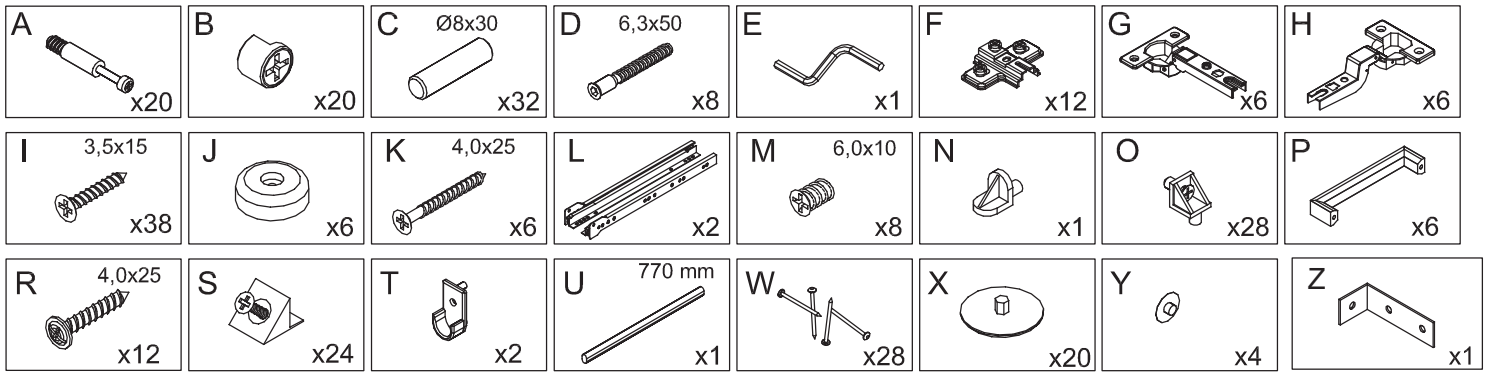

CHICAGO Kleiderschrank 4- trg. 58-139-

1	x1	ca. 1592 x 535 x 16	1/3
2	x1	ca. 1918 x 504 x 16	2/3
3	x1	ca. 1918 x 504 x 16	2/3
4	x1	ca. 1918 x 504 x 16	2/3
5	x1	ca. 1918 x 504 x 16	2/3
6	x1	ca. 779 x 489 x 16	1/3
7	x2	ca. 1927 x 385 x 3	3/3
8	x2	ca. 1927 x 393 x 3	3/3
9	x1	ca. 1592 x 535 x 16	1/3

10	x6	ca. 375 x 390 x 16	1/3
11	x1	ca. 778 x 390 x 16	1/3
12	x2	ca. 792 x 137 x 16	1/3
13	x4	ca. 350 x 95 x 16	1/3
14	x2	ca. 724 x 95 x 16	1/3
15	x2	ca. 753 x 356 x 3	1/3
16	x2	ca. 1909 x 395 x 16	3/3
17	x2	ca. 1630 x 395 x 16	3/3

3

4

5

C	∅8x30	F		L		M	6,0x10	O		T		I	3,5x15
	x4		x3		x2		x4		x8		x1		x1

6

C	∅8x30	F		L		M	6,0x10	O		T		I	3,5x15
	x4		x3		x2		x4		x8		x1		x1

7

8

9a

- A  x4
- P  x2
- R  4,0x25 x4

2x

9b

- C  Ø8x30 x16
- D  6,3x50 x4
- E  x1

2x

9c

- B  x4
- X  x4